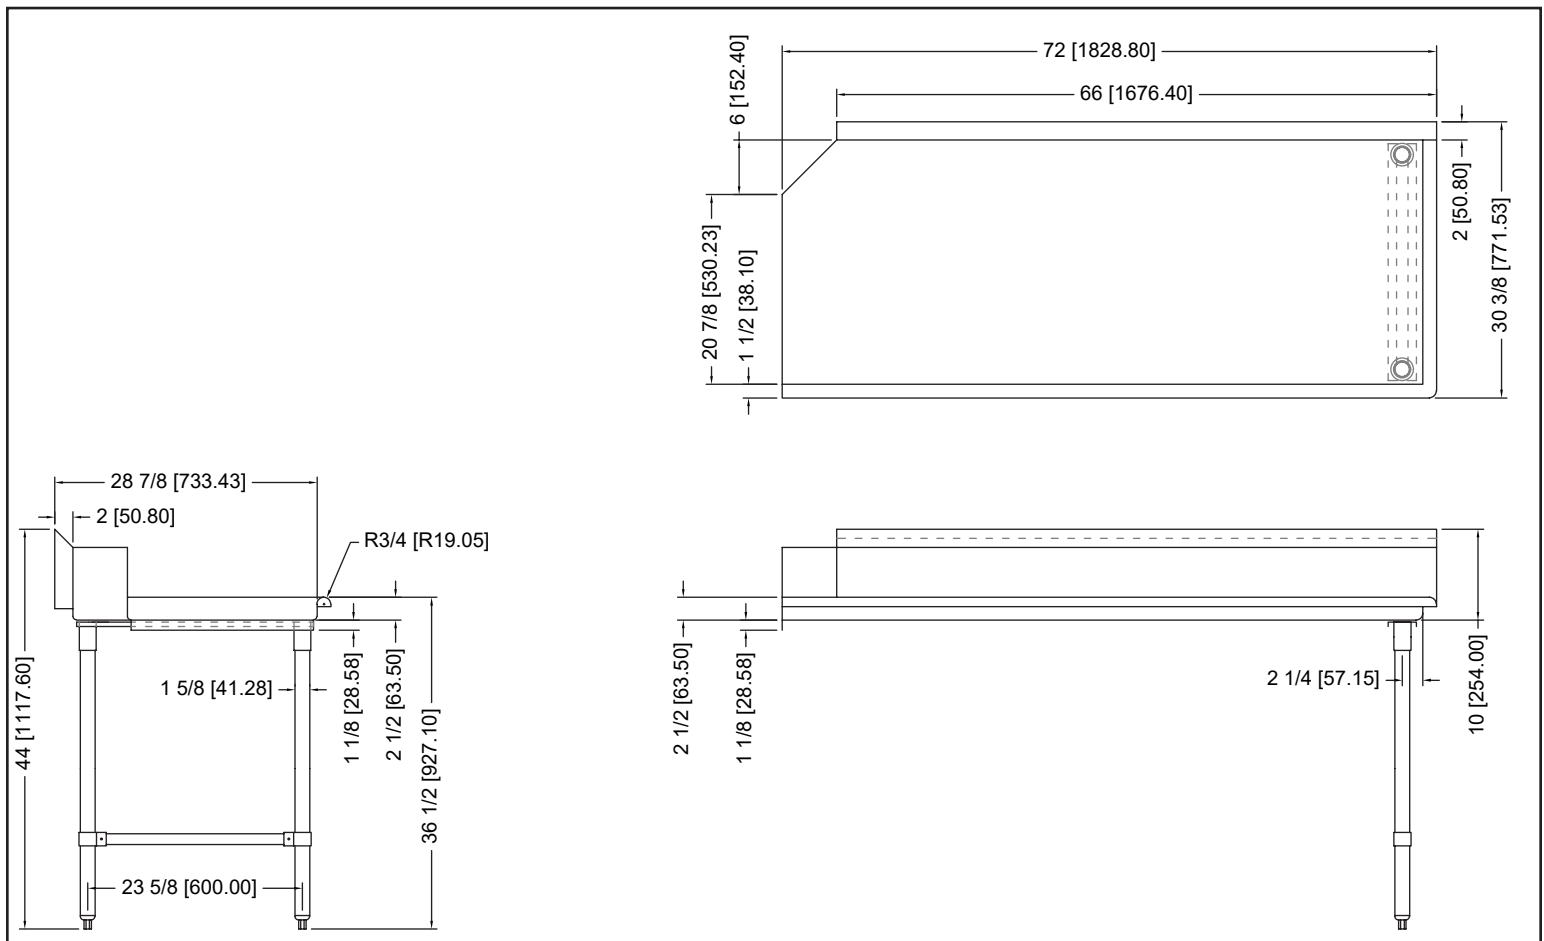

SERVING THE FOOD INDUSTRY SINCE 1951

Stainless Steel Clean Dish Tables

ITEM:

47745

47746

Create additional space for your dishes before placing them into your dishwashers or for storage

Omcan offers a variety of sizes designed to fit your kitchen needs. These units are constructed with durable materials and designed to withstand every-day operation.

TECHNICAL SPECIFICATION

Item	Description	Dimensions (DWH)
47745	72" Stainless Steel Clean Dish Table - Right Side	30.37" x 72" x 44" (785 x 1850 x 330 mm)
47746	72" Stainless Steel Clean Dish Table - Left Side	30.37" x 72" x 44" (785 x 1850 x 330 mm)

TECHNICAL DRAWING

47745 - 72" SOILED DISH TABLE WITH SINK - RIGHT SIDE

TECHNICAL SPECIFICATION

Item	Description	Dimensions (DWH)
47745	72" Stainless Steel Clean Dish Table - Right Side	30.37" x 72" x 44" (785 x 1850 x 330 mm)
47746	72" Stainless Steel Clean Dish Table - Left Side	30.37" x 72" x 44" (785 x 1850 x 330 mm)

TECHNICAL DRAWING

47746 - 72" SOILED DISH TABLE WITH SINK - RIGHT SIDE